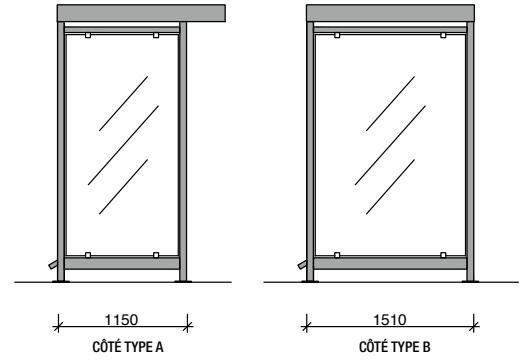

### Abribus ECO K-2 (capacité 4 personnes)

### Abribus ECO K-3 (capacité 6 personnes)

### Abribus ECO K-6 (capacité 13 personnes)

	Scale: no	Units: mm	Produkt: ECO		All rights reserved. This is property of NOVENTIS. Unless you obtain the express written permission of NOVENTIS no part shall be used, reproduced, divulged or made available to any third party. Disclosure to you does not confer any right or license.
	Tolerance: +/- 0.1	A4	Client :	Adjustments:	
Datum: 07.01.2016		File :			
<b>Noventis viscom</b>		<b>079 632 28 11</b> <b>Roger Blunier</b>		<b>1 of 1</b>	