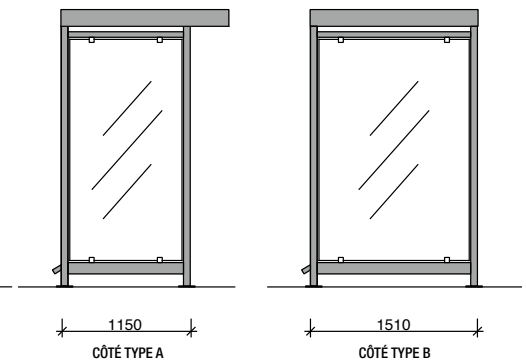

### Abribus ECO K-2 (capacité 4 personnes)

### Abribus ECO K-3 (capacité 6 personnes)

### Abribus ECO K-6 (capacité 13 personnes)

	Scale: no	Units: mm	Produkt: ECO		All rights reserved. This is property of NOVENTIS. Unless you obtain the express written permission of NOVENTIS no part shall be used, reproduced, divulged or made available to any third party. Disclosure to you does not confer any right or license.
	Tolerance: +/- 0.1	A4	Client :	Adjustments:	
Datum: 07.01.2016		File :			
<b>Noventis viscom</b>		<b>079 632 28 11</b> <b>Roger Blunier</b>		<b>1 of 1</b>	