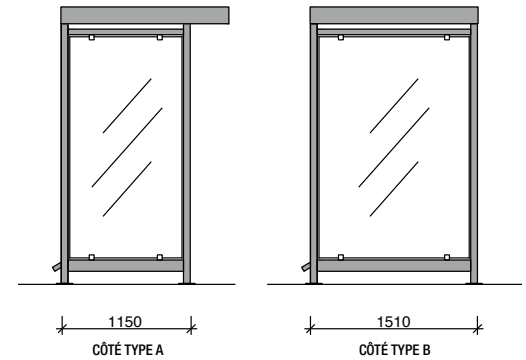

### Abribus ECO K-3 (capacité 6 personnes)

### Abribus ECO K-6 (capacité 13 personnes)

	Scale: no	Units: mm	Produkt: ECO		All rights reserved. This is property of NOVENTIS. Unless you obtain the express written permission of NOVENTIS no part shall be used, reproduced, divulged or made available to any third party. Disclosure to you does not confer any right or license.
	Tolerance: +/- 0.1	A4	Client :	Adjustments:	
Datum: 07.01.2016		File :			
<b>Noventis viscom</b>		<b>079 632 28 11</b> <b>Roger Blunier</b>		<b>1 of 1</b>	