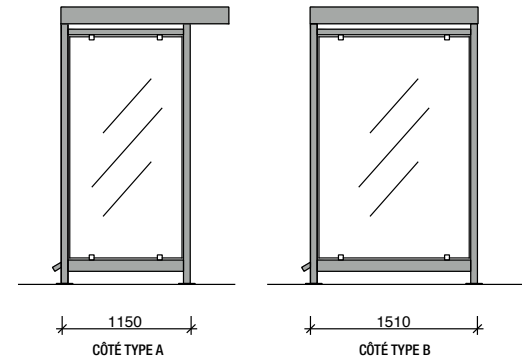

### Abribus ECO K-2 (capacité 4 personnes)

### Abribus ECO K-3 (capacité 6 personnes)

### Abribus ECO K-6 (capacité 13 personnes)

	Scale: no	Units: mm	Produkt: ECO		All rights reserved. This is property of NOVENTIS. Unless you obtain the express written permission of NOVENTIS no part shall be used, reproduced, divulged or made available to any third party. Disclosure to you does not confer any right or license.
	Tolerance: +/- 0.1	A4	Client :	Adjustments:	
Datum: 07.01.2016		File :			
<b>Noventis viscom</b>		<b>079 632 28 11</b> <b>Roger Blunier</b>		<b>1 of 1</b>	