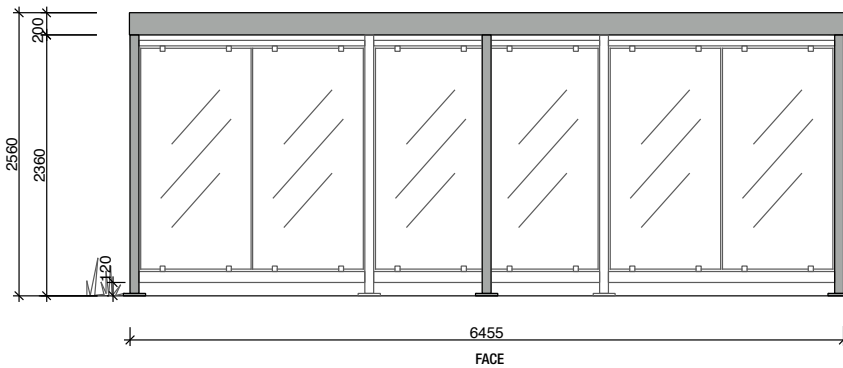

### Abribus ECO K-2 (capacité 4 personnes)

### Abribus ECO K-3 (capacité 6 personnes)

### Abribus ECO K-6 (capacité 13 personnes)

	Scale: no	Units: mm	Produkt: ECO		All rights reserved. This is property of NOVENTIS. Unless you obtain the express written permission of NOVENTIS no part shall be used, reproduced, divulged or made available to any third party. Disclosure to you does not confer any right or license.
	Tolerance: +/- 0.1	A4	Client :	Adjustments:	
Datum: 07.01.2016		File :			
<b>Noventis viscom</b>		<b>079 632 28 11</b> <b>Roger Blunier</b>		<b>1 of 1</b>	