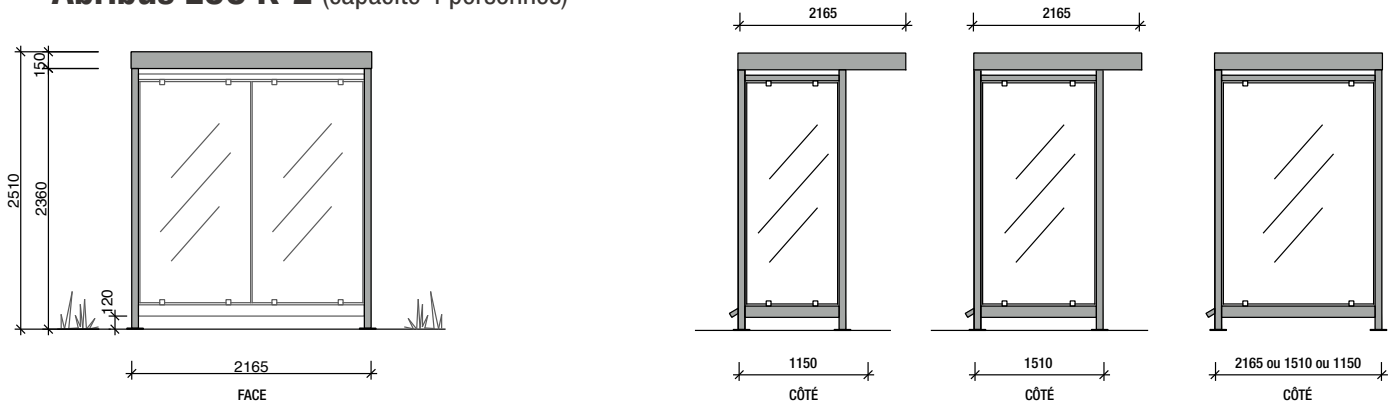

Abribus ECO K-2 (capacité 4 personnes)

Abribus ECO K-3 (capacité 6 personnes)

Abribus ECO K-4 (capacité 8 personnes)

Abribus ECO K-6 (capacité 13 personnes)

	Scale: no	Units: mm	Produkt: ECO (Le graphique n'est pas à l'échelle)		All rights reserved. This is property of NOVENTIS. Unless you obtain the express written permission of NOVENTIS no part shall be used, reproduced, divulged or made available to any third party. Disclosure to you does not confer any right or license.
	Tolerance: +/- 0.1	A4	Client :		
	Datum: 26.11.2019		File :		
			079 632 28 11 Roger Blunier		1 of 1