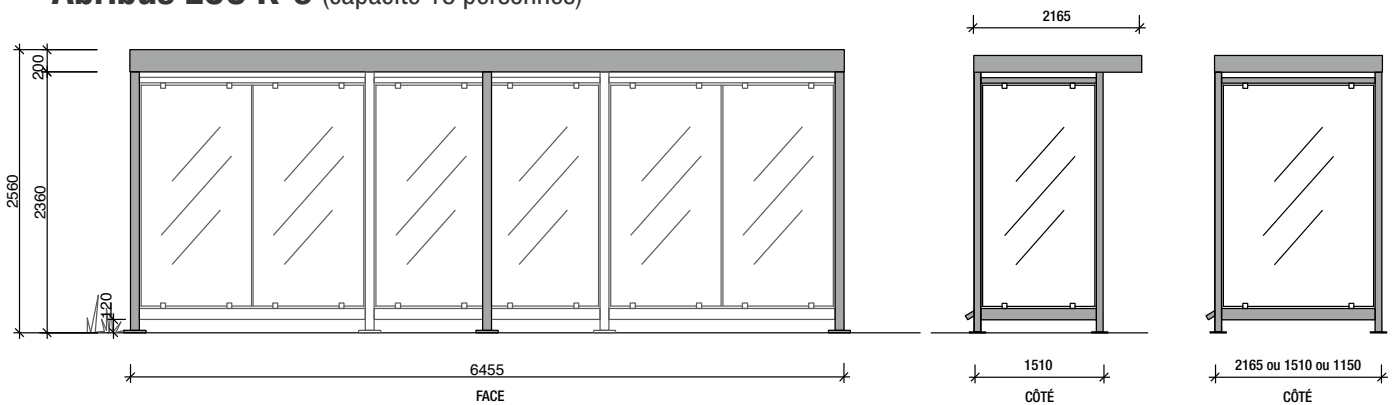

Abribus ECO K-2 (capacité 4 personnes)

Abribus ECO K-3 (capacité 6 personnes)

Abribus ECO K-4 (capacité 8 personnes)

Abribus ECO K-6 (capacité 13 personnes)

	Scale: no	Units: mm	Produkt: ECO (Le graphique n'est pas à l'échelle)		All rights reserved. This is property of NOVENTIS. Unless you obtain the express written permission of NOVENTIS no part shall be used, reproduced, divulged or made available to any third party. Disclosure to you does not confer any right or license.
	Tolerance: +/- 0.1	A4	Client :		
	Datum: 26.11.2019		File :		
			079 632 28 11 Roger Blunier		1 of 1