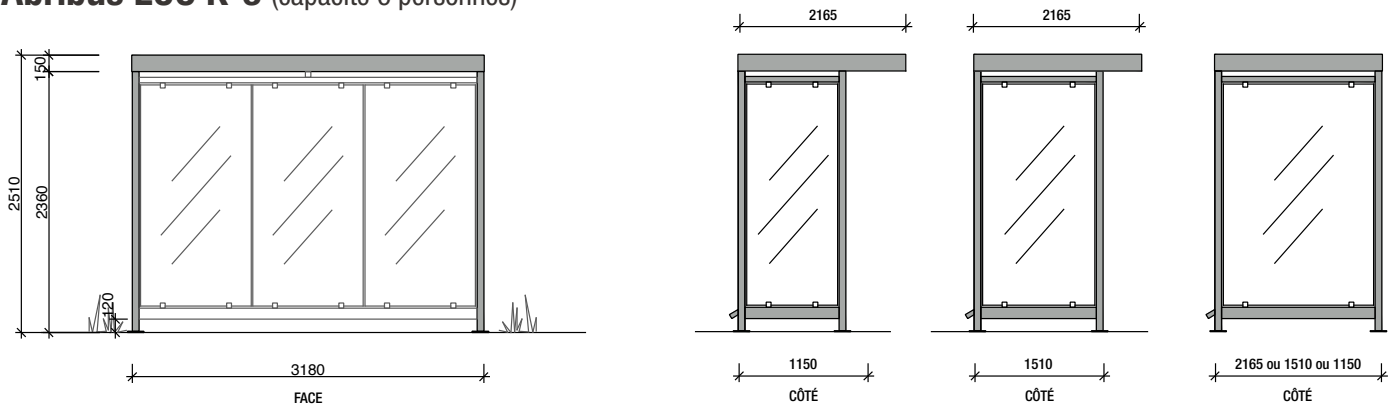

Abribus ECO K-2 (capacité 4 personnes)

Abribus ECO K-3 (capacité 6 personnes)

Abribus ECO K-4 (capacité 8 personnes)

Abribus ECO K-6 (capacité 13 personnes)

	Scale: no	Units: mm	Produkt: ECO (Le graphique n'est pas à l'échelle)		All rights reserved. This is property of NOVENTIS. Unless you obtain the express written permission of NOVENTIS no part shall be used, reproduced, divulged or made available to any third party. Disclosure to you does not confer any right or license.
	Tolerance: +/- 0.1	A4	Client :		
	Datum: 26.11.2019		File :		
			079 632 28 11 Roger Blunier		1 of 1