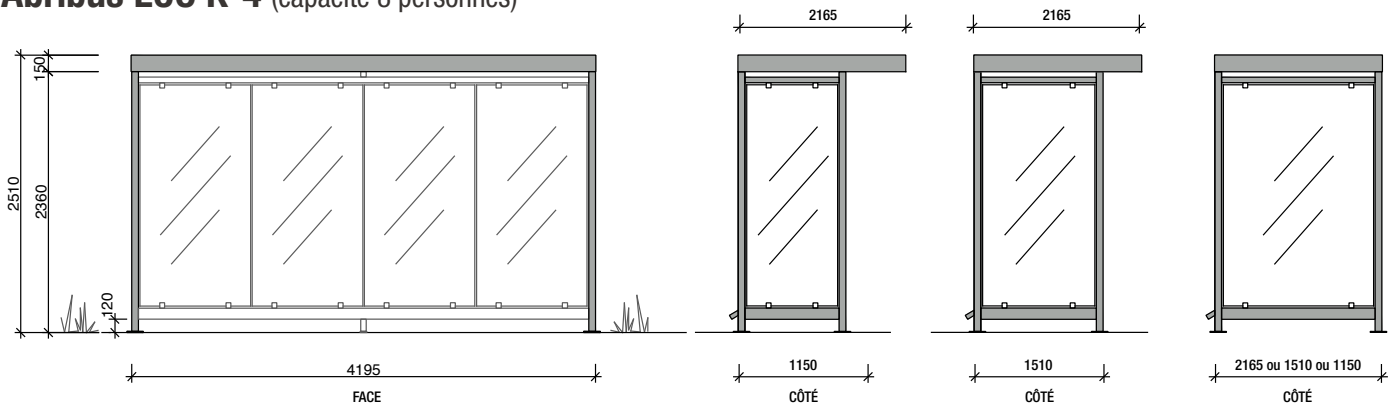

Abribus ECO K-2 (capacité 4 personnes)

Abribus ECO K-3 (capacité 6 personnes)

Abribus ECO K-4 (capacité 8 personnes)

Abribus ECO K-6 (capacité 13 personnes)

	Scale: no	Units: mm	Produkt: ECO (Le graphique n'est pas à l'échelle)		All rights reserved. This is property of NOVENTIS. Unless you obtain the express written permission of NOVENTIS no part shall be used, reproduced, divulged or made available to any third party. Disclosure to you does not confer any right or license.
	Tolerance: +/- 0.1	A4	Client :		
	Datum: 26.11.2019		File :		
			079 632 28 11 Roger Blunier		1 of 1