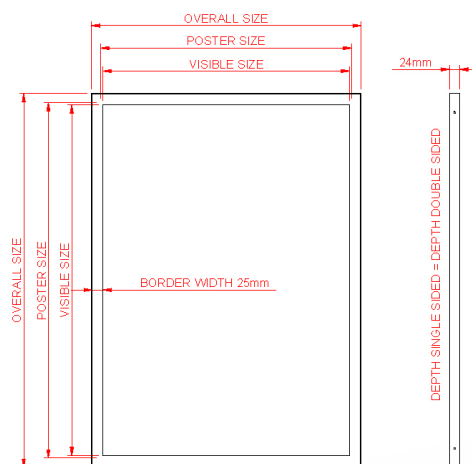

LED MAGNES	
PROFILE WIDTH	25 mm
VISIBLE SIZE	poster size - 20 mm
OVERALL SIZE	poster size + 45 mm
	POWDER COATED PROFILES ON DEMAND
POSTER SIZE	A4
	A3
	A2
	500 x 700 mm
	A1
	A0
	700 x 1000 mm
DEPTH	single sided 24 mm
	double sided 24 mm