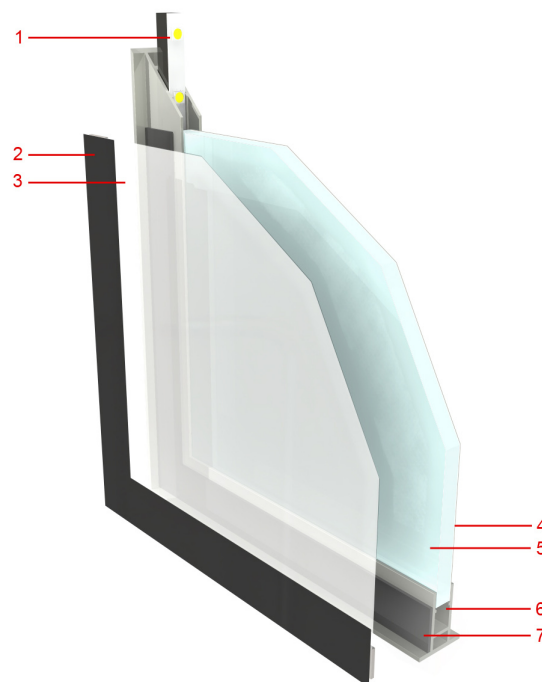

- High quality product
- Long life LEDs, leads to reduced energy consumption
- Easy poster change
- No click profile
- Ultra flat light box
- Single - or double sided
- Indoor use
- Easy to install and to handle
- Different colour finishes available upon request
- Possibility of branding with logo
- Modern and neutral design

SPECIFICATIES SPÉCIFICATIONS SPECIFICATIONS SPEZIFIKATIONEN

1	2
LED verlichting illumination LED LED illumination LED Ausleuchtung	pass-partout pass-partout pass-partout Passepartout
3	4
beschermfolie feuille de protection cover sheet Schutzfolie	rugpaneel panneau de dos back panel Rückwand
5	6
centrale lichtplaat panneau de diffusion edge lit panel Lichtstreuplatte	basisprofiel profilé de base (alu anodisé) base profile (anodised alu) Trägerprofil (Alu eloxiert)
7	
magneetstrip bande magnétique magnetic strip Magnetband	

LED MAGNES	
PROFILE WIDTH	25 mm
VISIBLE SIZE	poster size - 20 mm
OVERALL SIZE	poster size + 45 mm
	POWDER COATED PROFILES ON DEMAND
POSTER SIZE	A4
	A3
	A2
	500 x 700 mm
	A1
	A0
	700 x 1000 mm
DEPTH	single sided 24 mm
	double sided 24 mm